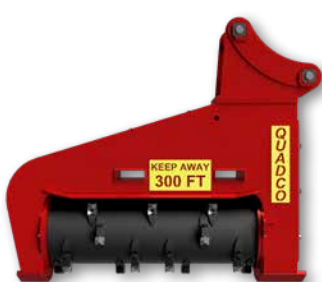

56-QM

Drum Mower Attachment Heads are extremely heavy-duty drum mowers. When paired with Quadco Mower Teeth, they provide a complete mulching system. They are capable of mulching vegetation into fine material and they have an optional boom adapter with matching pins or quick attach available for most carriers.

56-QM

STANDARD CONFIGURATION

METRIC

IMPERIAL

		METRIC	IMPERIAL
WEIGHTS & DIMS.	Weight (<i>Excluding Boom Adapter & Pins</i>)	1,488 kg	3,875 lbs
	Height	1,245 mm	49"
	Width	813 mm	32"
	Length	1,803 mm	76"
DRUM	Cutting Swath	1,422 mm	56"
	Number of Teeth	26	
	Belt Drive	2,000 rpm	
HYD.	Motor Size	170 cc	
	Minimum Flow	170 lpm	45 gpm
	Pressure	260 bar	3,771 psi